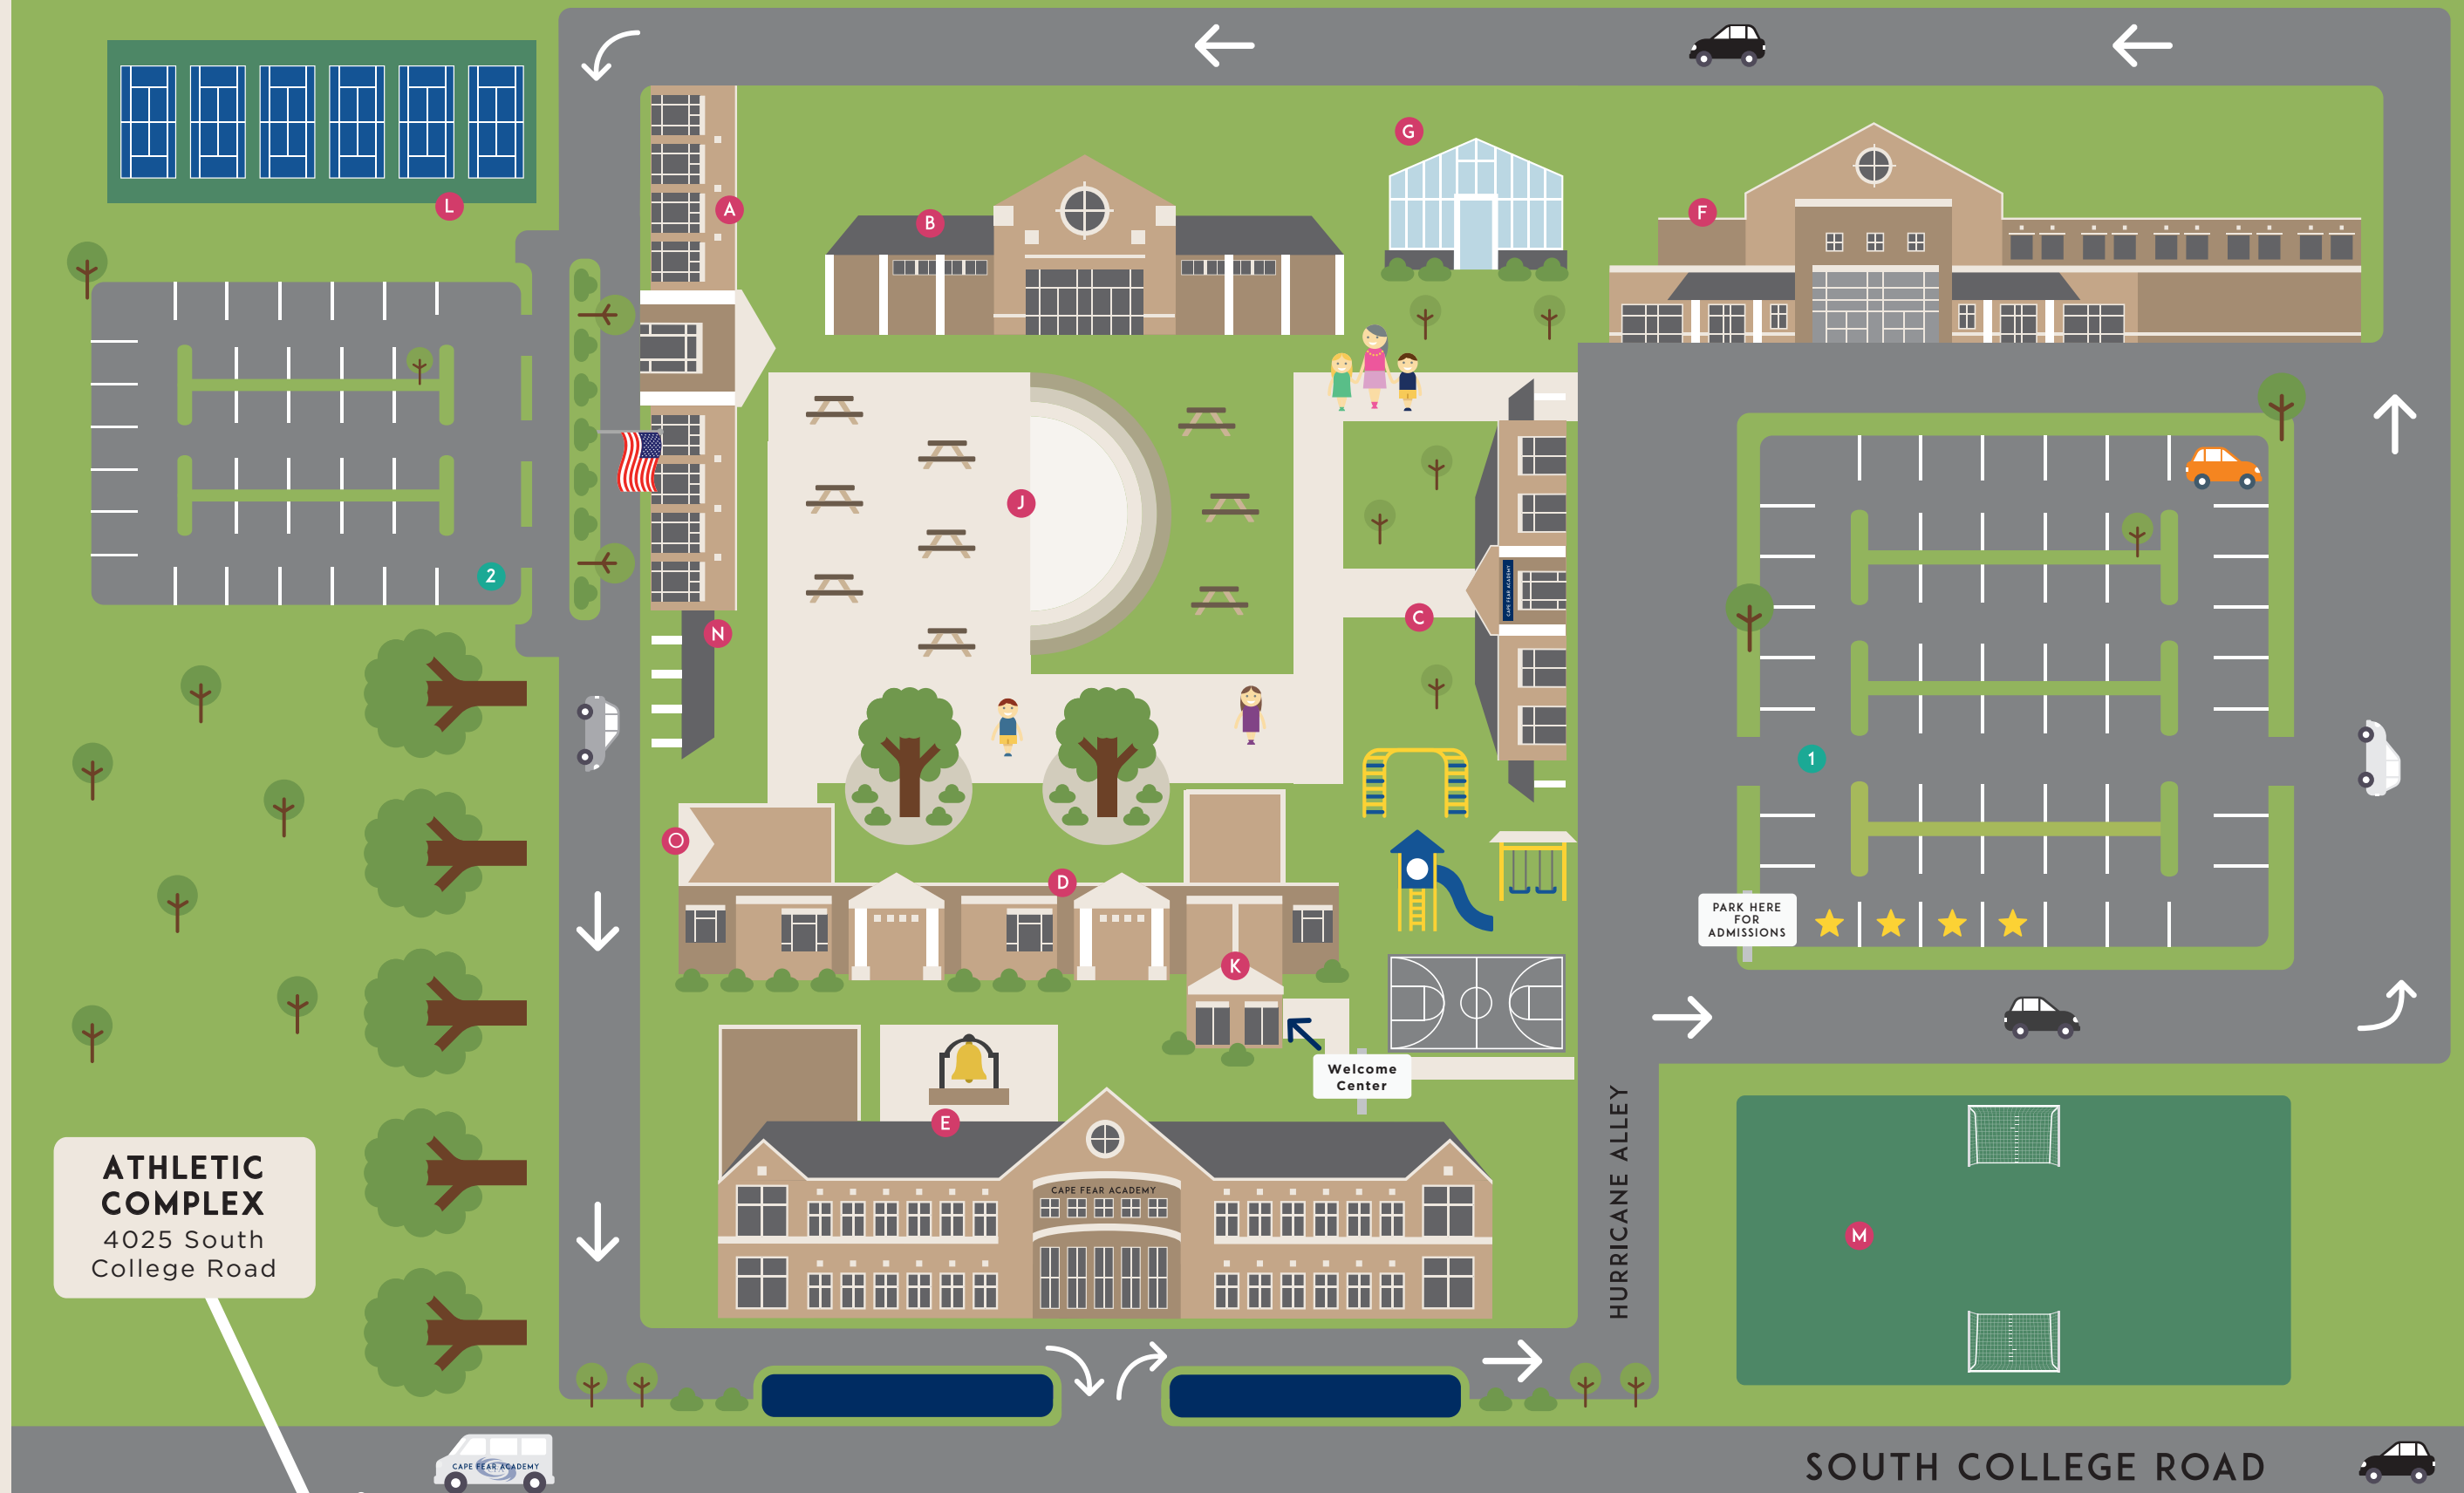

WELCOME TO CAPE FEAR ACADEMY

3900 South College Road • Wilmington, NC 28412

910.791.0287 • www.CapeFearAcademy.org

ATHLETIC COMPLEX
4025 South College Road

MAP KEY

- | | | | |
|---|-------------------------------------|--|--------------------------------------|
| A Beane Wright Student Center | E Cameron Hall (<i>US</i>) | I Paul Tower | N Student Drop-Off |
| B Erin E. McNeill Fine Arts Center | F Athletic Center | J Boney Courtyard | O Science & Innovation Center |
| C Primary Building | G Greenhouse | K Welcome Center | 1 Parking Lot 1 |
| D Godwin Hall (<i>LS/MS</i>) | H John B. Meehl Field House | L Robert R. Bellamy Tennis Center | 2 Parking Lot 2 |
| | | M Front Field | ★ Admissions Parking |