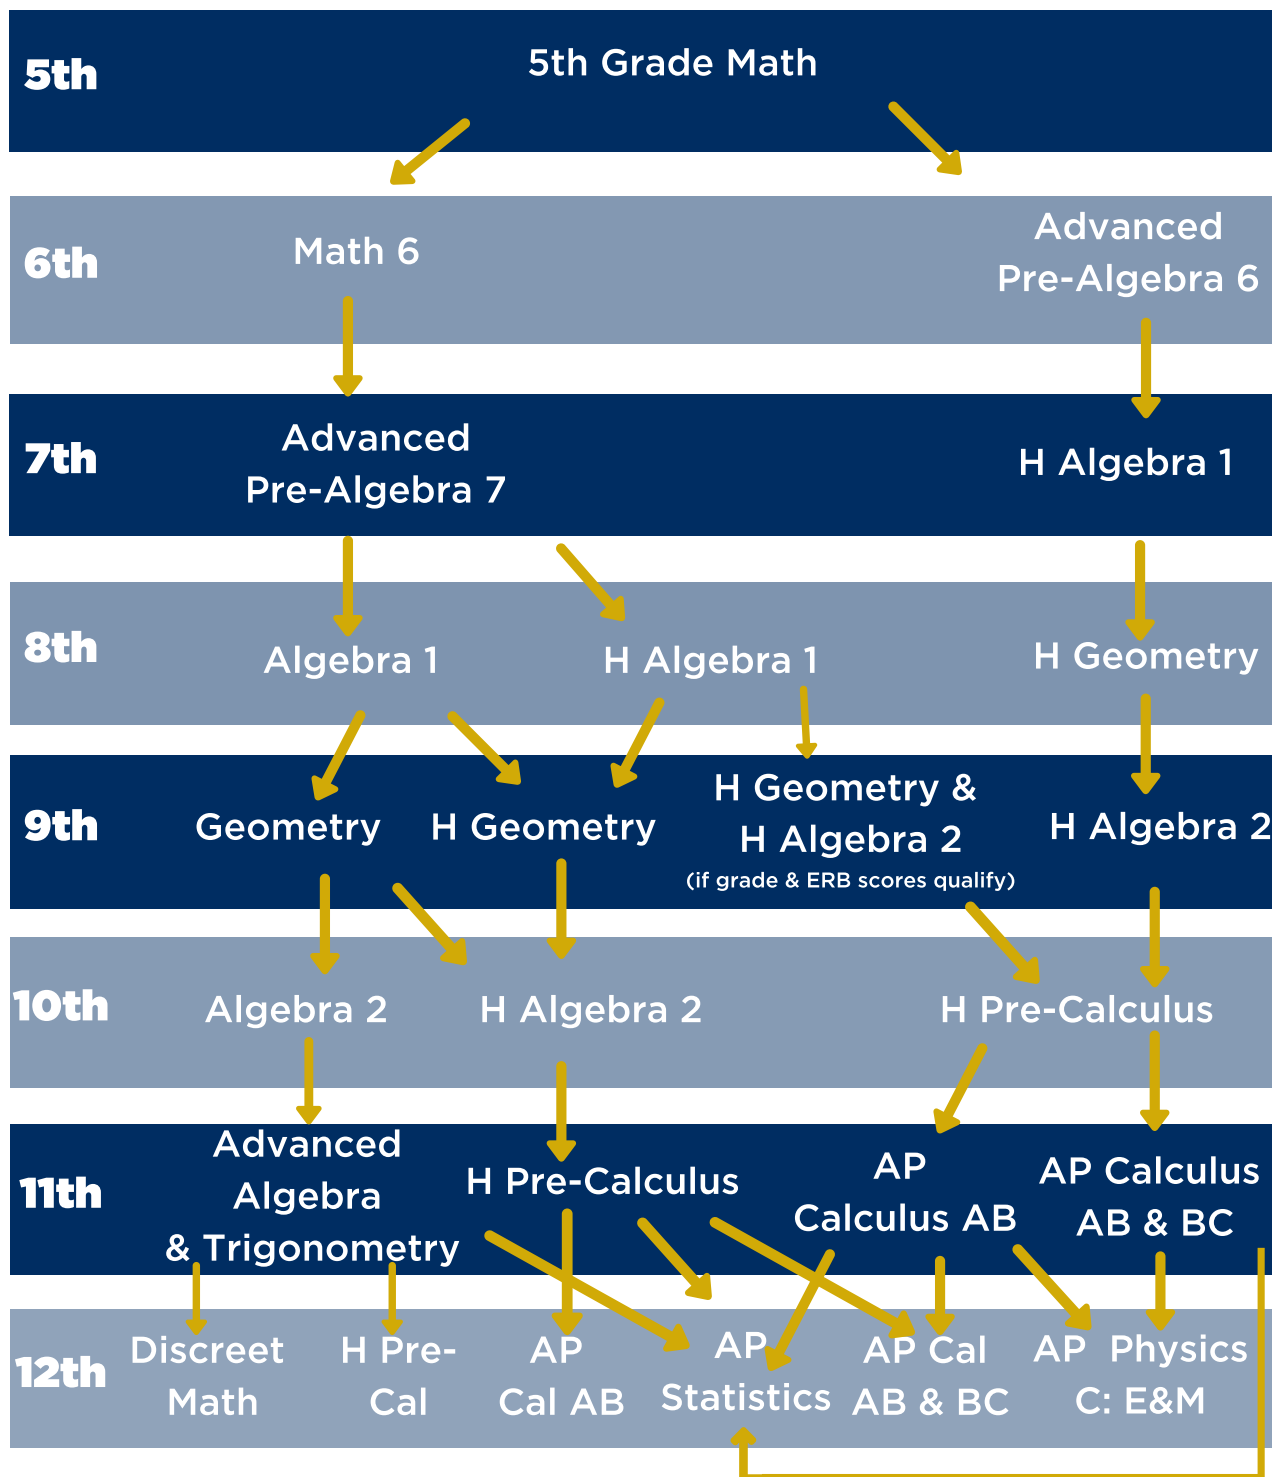

CAPE FEAR
ACADEMY

CFA MATH PROGRAM

COURSE FLOW CHART

GRADES 5-12

*H = Honors